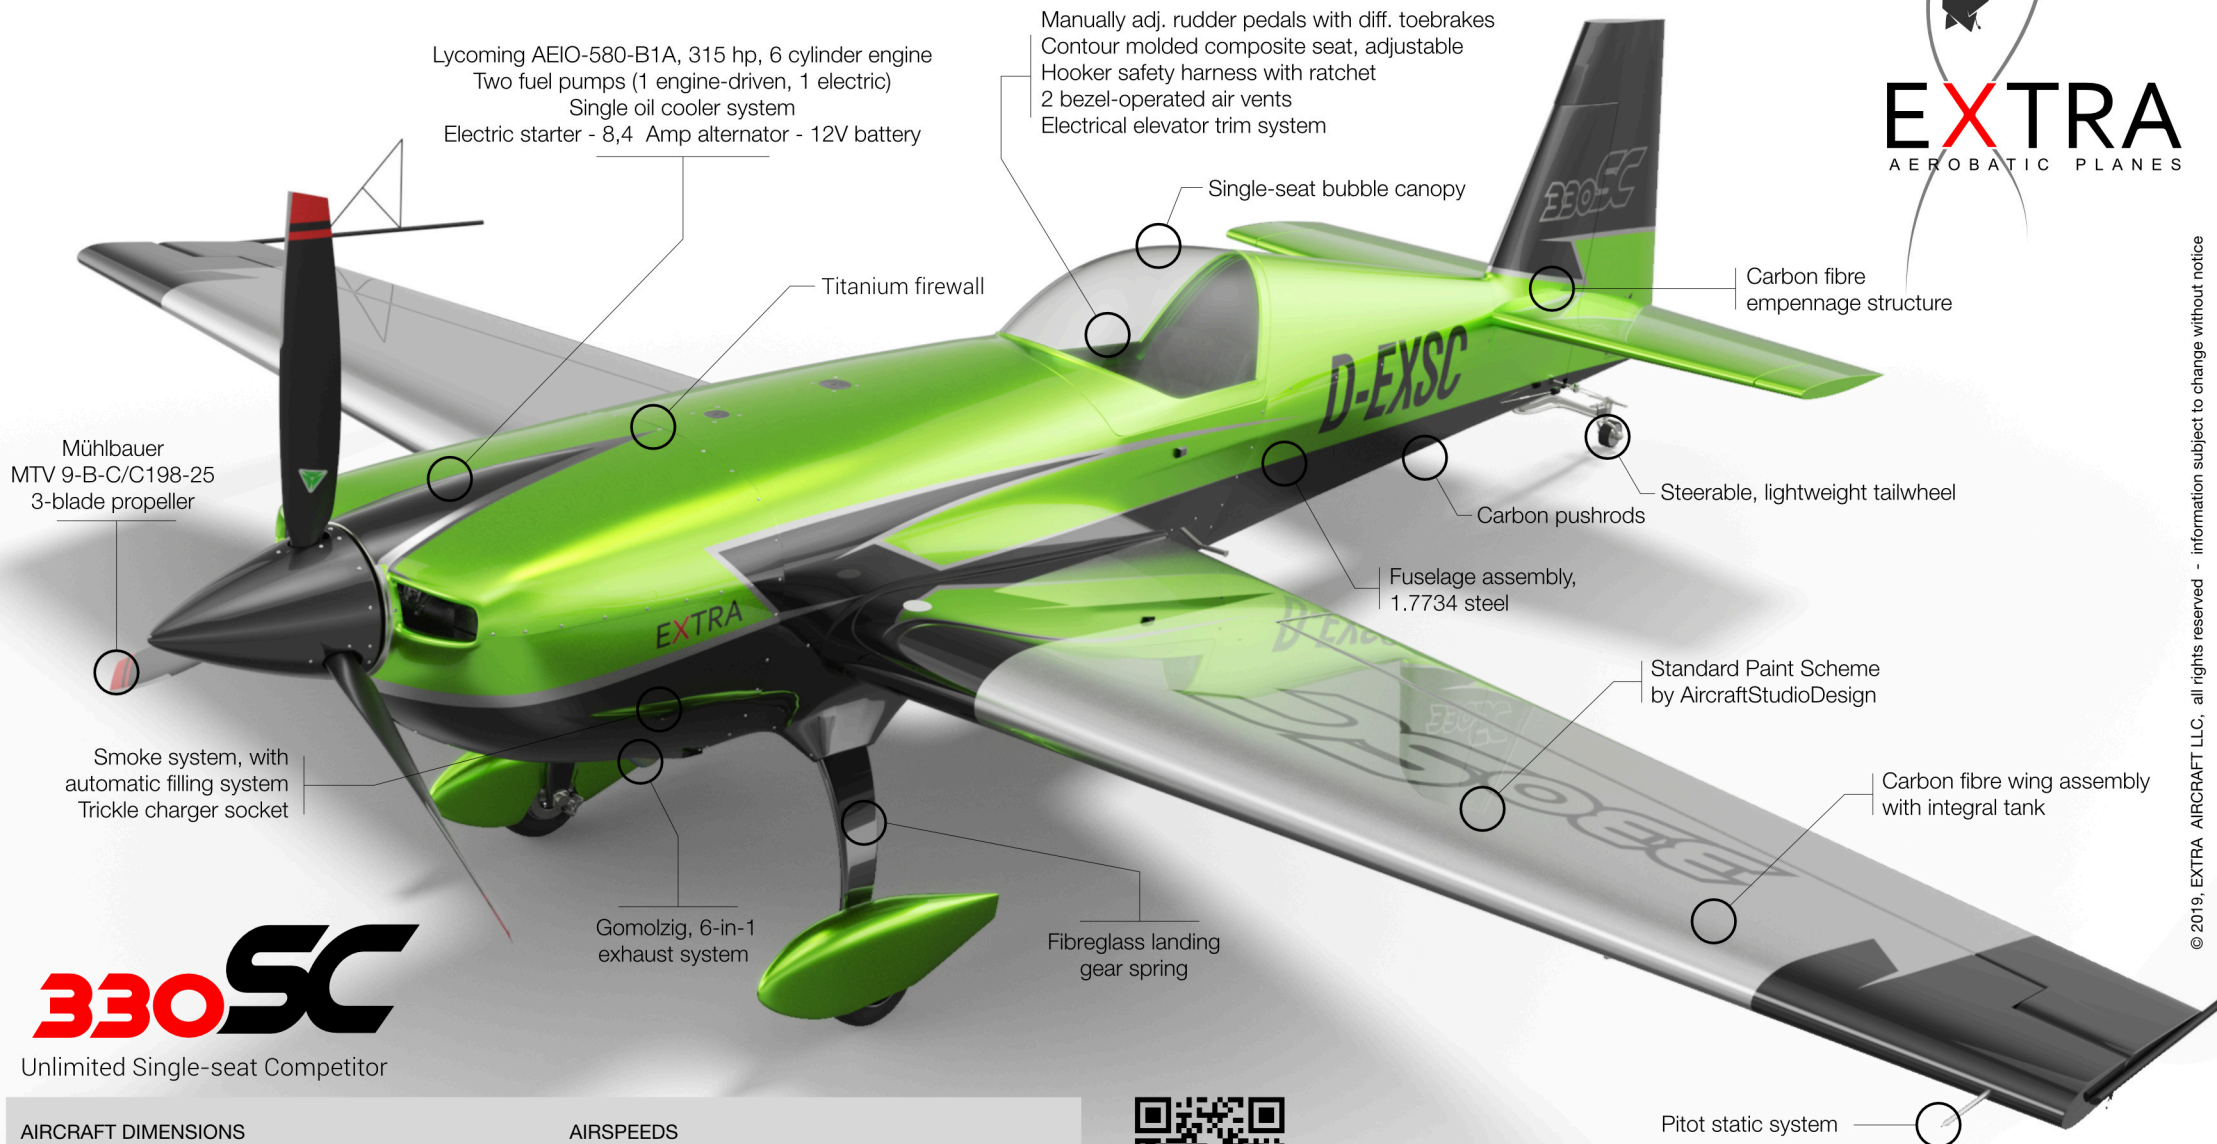

EXTRA

EXTRA

330

Unlimited single-seat  
competitor

RC

# 330SC

Unlimited Single-seat Competitor

## AIRCRAFT DIMENSIONS

wingspan	24.6 ft / 7,5 m
length	22.6 ft / 6,9 m
height	8.4 ft / 2,6 m
wing area	105.6 ft <sup>2</sup> / 9,8 m <sup>2</sup>
certified load factor	+/- 10 g

## WEIGHTS

typ. equipped empty weight	1.291 lbs / 585 kg
MTOW normal category (+6/-3g)	1.918 lbs / 870 kg
MTOW acro (+10/-10g)	1.720 lbs / 780 kg